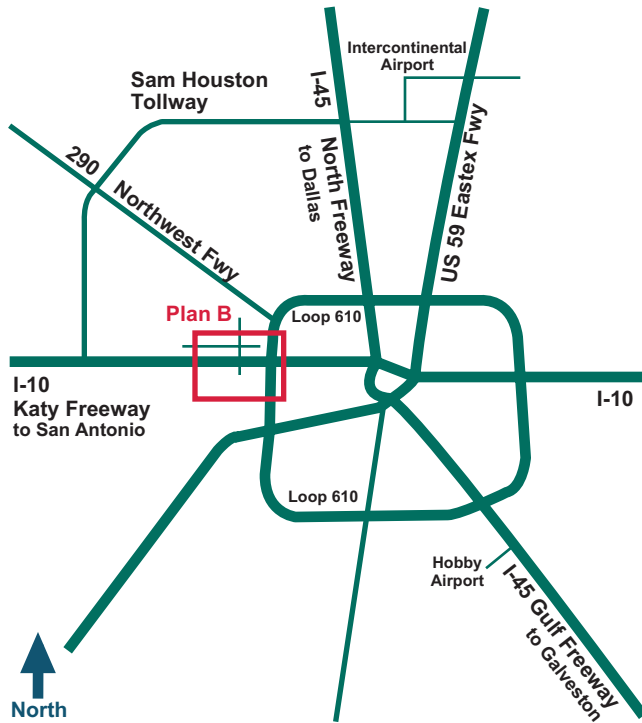

## Directions to VICI Valco Service Department 8300 Waterbury

**Plan A – Houston**

From Interstate 10, exit Wirt Road. Go north.  
Turn left at Westview (first major road north of I-10).  
Turn right on Hillendahl and watch for the building at  
the intersection with Waterbury.